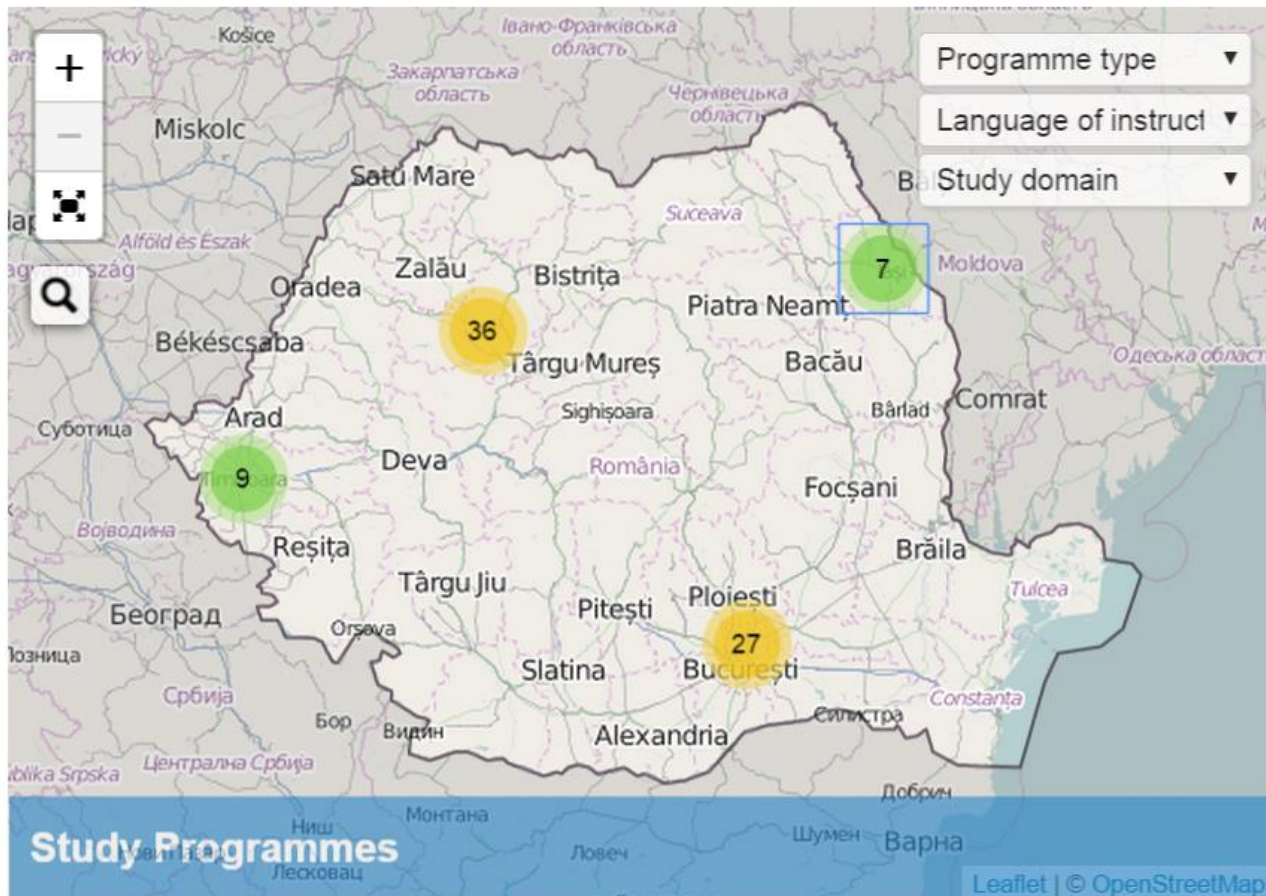

Selectarea programului de studiu dorit direct de pe harta